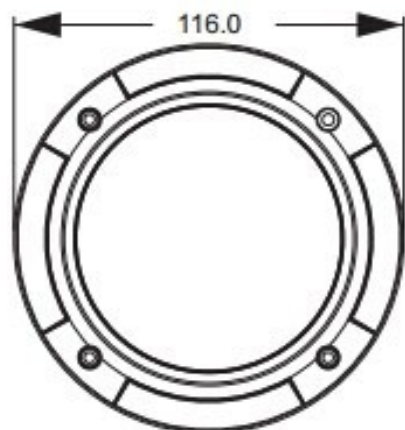

Design and specifications are subject to change without notice

1.3 Megapixel HD Network Vandal Proof IR Dome Camera

IP-VP1324-IR

Dimensions (mm)

Image Sensor	1/3"CMOS
Image Pixels	1280x960
Electronic Shutter	1/25s~1/100000s
Min. Illumination	0Lux (IR On)
Lens	3.6mm
Mount Type	M12 Mount
WDR	Digital
Noise Reduction	3D
Compression	H.264
Resolution:	960P (1280x960), 720P (1280x720)
Frame Rate:	1280x960 (1~25fps), 1280x720 (1~25fps)
Bit Rate:	64Kbps~4Mbps
Encode	VBR/CBR
Quality	VBR 5 Level, CBR No Limit
Image Config.	Saturation, Brightness, Contrast, WDR, Sharpness, NR
Audio Compression	No
Internet	RJ45
Video Out	No
Audio	No
Storage	No
RS485	No
Alarm In	No
Alarm Out	No
Remote Surveillance	IE, CMS
Online User	4 Users, Support Multi-Stream Real Time Transmission
Network Protocol	TCP/IP, UDP, DHCP, NTP, RTSP, PPPOE, DDNS, SMTP, FTP
Interface Protocol	ONVIF, GB-T/28181-2011
Storage	Remote Storage Via Network
Smart Alarm	Motion
Day/Night	ICR
PTZ	No
PoE	Yes
Night Vision Range	10~20m
Weatherproof	IP66
Power Supply	DC12V/PoE
Power Consumption	<2.5W, <4.5W (IR On)
Working Environment	-40°C~50°C, 10%~90% (Humidity)
Dimension	Φ116mm x 91mm
Weight	594g