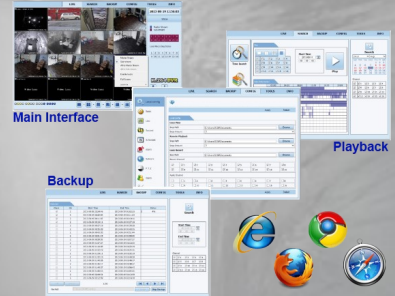

## CMS

A. Main Interface

B. Play Back

C. Device Manager

## Mobile Client

a. Login

b. Main Interface

c. Mobile CMS

d. Playback

## Web Browser Support

<b>Model</b>	<b>ED6016SS-C</b>
<b>Compression format</b>	Standard H.264
<b>Video input</b>	Composite: BNC x 16
<b>Video output</b>	Composite: BNC x 1, VGA x 1, HDMI x 1
<b>Audio input</b>	RCA x 2
<b>Audio output</b>	RCA x 1
<b>Alarm input</b>	N/A
<b>Alarm output</b>	N/A
<b>Display Resolution</b>	CVBS: 720 x 576(PAL), 720 x 480(NTSC), VGA: 1280 x 1024, HDMI: 1920 x 1080
<b>Record Resolution</b>	352*288(CIF), 704*576(D1), 960*576(WD1) (PAL) 352*240(CIF), 704*480(D1), 960*480(WD1) (NTSC)
<b>Display Frame Rate</b>	400FPS (PAL), 480FPS (NTSC)
<b>Record Frame Rate</b>	PAL: 400FPS-CIF, 200FPS-D1, 100FPS-WD1 NTSC: 480FPS-CIF, 240FPS-D1, 120FPS-WD1
<b>Playback*</b>	Max 16ch
<b>Record Mode</b>	Manual/Timer/Motion detection/Sensor
<b>Triplex/Pentaplex</b>	Pentaplex
<b>Remote access*</b>	IE browser, CMS, Mobile Phone (iPhone, Google Android, Symbian, Windows Mobile, Black-Berry)
<b>Dual-stream</b>	Individual Network video stream and local recording stream, set separately
<b>Network Interface</b>	RJ45 10/100M Self-adaptive
<b>Communication interface</b>	RS485, USB2.0 x 2
<b>Hard disk info</b>	SATA x 1
<b>Backup media*</b>	Network, USB drive
<b>Control interface</b>	Mouse, Front panel, Remote control, Keyboard
<b>Dimension</b>	300mm x 65mm x 260mm
<b>Power supply</b>	DC 12V
<b>Demo Site</b>	<a href="http://almaki.dyndns.biz:88">http://almaki.dyndns.biz:88</a> Username: guest Password: 1234