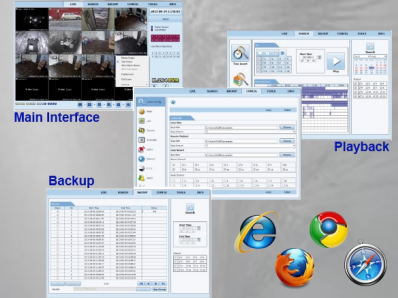

ALMA ED7816HE-H H.264 DVR

CMS

A. Main Interface

B. Play Back

C. Device Manager

Mobile Client

a. Login b. Main Interface c. Mobile CMS d. Playback

Web Browser Support

Model	ED7816HE-H (960H)
Compression format	Standard H.264
Video input	Composite: BNC x 16
Video output	Composite: BNC x 2, VGA x 1, HDMI x 1
Audio input	RCA x 4
Audio output	RCA x 1
Alarm input	NO or NC 16CH
Alarm output	Relay out 1CH
Display Resolution	CVBS: 720 x 576(PAL), 720 x 480(NTSC), VGA: 1280 x 1024, HDMI: 1920 x 1080
Record Resolution	352 x 288(CIF), 704 x 576(D1), 960 x 576(960H) (PAL) 352 x 240(CIF), 704 x 480(D1), 960 x 480(960H) (NTSC)
Display Frame Rate	400FPS (PAL), 480FPS (NTSC)
Record Frame Rate	400FPS-CIF, 400FPS-D1, 400FPS-960H (PAL) 480FPS-CIF, 480FPS-D1, 400FPS-960H (NTSC)
Playback*	Max 16ch
Record Mode	Manual/Timer/Motion detection/Sensor
Triplex/Pentaplex	Pentaplex
Remote access*	IE, Chrome, Firefox browser, CMS, Mobile Phone (iPhone,IPAD, Google Android, Symbian, Windows Mobile, BlackBerry)
Dual-stream	Individual Network video stream and local recording stream, set separately
Network Interface	RJ45 (LAN, INTERNET)
Communication interface	RS485 x 1, USB2.0 x 2(Backup x 1, Mouse x 1)
Hard disk info	SATA x 2
Backup media*	Network, USB drive
Control interface	Mouse, Front panel, Remote control, Keyboard
Dimension	432mm x 55mm x 286mm
Power supply	DC 12V
Demo Site	http://almakl.dyndns.biz:88 Username: demo Password: demo