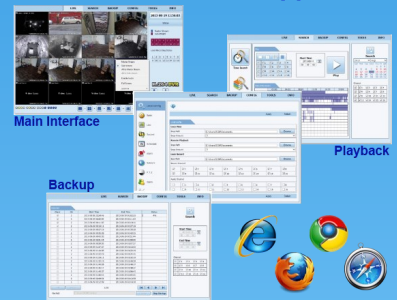

b. Main Interface

c. Mobile CMS

d. Playback

Web Browser Support

Features:

- * 4 / 8 CH HD TVI video input, 1080P recording
- * Playback: 4 / 8 CH simultaneously playback; HDMI 1080P output
- * Backup: USB, IE, CMS; support multi-file, file cutting when backup
- * Pentaplex: live, record, playback, backup and remote operation
- * DHCP, DDNS, PPPoE Network protocol, IE browse and CMS supported
- * Dual stream technology; Multi-user online simultaneously
- * Support PTZ preset and auto cruise, up to 128 presets and 8 cruises
- * Cell phone: iPhone, Android

Design and specifications are subject to change without notice.

HD CCTV OVER COAX

ED7004TSL / ED7008TSL

Specifications

Model		ED7004TSL	ED7008TSL	
System	Compression	H.264 High profile		
	CPU	Cortex A9		
	OS	Embedded Linux		
Video	Input	BNC*4	BNC*8	
	Output	HDMI*1:1080P(1920*1080) VGA*1:1080P(1920*1080)		
Audio	Input	RCA*1		
	Output	RCA*1		
	dual-way audio	Take up 1CH audio input		
Record	Resolution	720P:1280*720 ; 1080P:1920x1080		
	Frame rate (fps)	720P	100(PAL) 120(NTSC)	200(PAL) 240(NTSC)
		1080P	50(PAL) 60(NTSC)	100(PAL) 120(NTSC)
	Bit Rate:	1M~6Mbps		
	Encode	VBR/CBR		
	Quality	6 level		
	Mode	Manual, Timer, Motion		
File manage	Lock, unlock, reserving time			
Play	Playback	4CH	8CH	
	Search	Time,motion,single or multi-channel		
	Function	Play, Pause, FF, FB.Digital zoom		
Alarm	Mode	Motion, Video Loss		
	Input	NO		
	Output	NO		
	Triggering	Record, PTZ move, e-mail, etc		
Network	Interface	RJ45		
	Protocal	TCP/IP, UDP, DHCP, DNS, PPPOE, DDNS		
	Others	10users online,dual stream		
Cell phone	OS	iPhone, Andriod		
	Function	Multi-channel display,server list,recording,PTZ,etc.		
I/O	HDD	SATAx 1		
	RS485	RS485*1, connect to PTZ or keyboard		
	USB	USB2.0 x 2, one for mouse and another for backup		
	IR controller	Optional		
Others	Power supply	DC12V		
	Dimensions	255mm *210mm *42mm (W*D* H)		
	Working Environment	-10~50°C, 10%~90% (Humidity)		