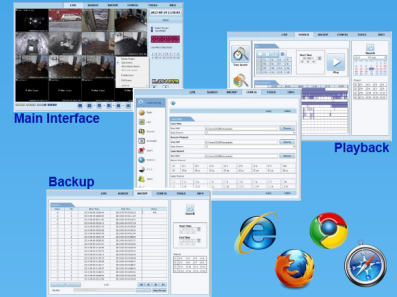

b. Main Interface

c. Mobile CMS

d. Playback

Web Browser Support

Features:

- * 8 / 16 CH HD TVI video input, 1080P recording
- * Playback: 4 / 8 CH simultaneously playback; HDMI 1080P output
- * Backup: USB, IE, CMS; support multi-file, file cutting when backup
- * Pentaplex: live, record, playback, backup and remote operation
- * DHCP, DDNS, PPPoE Network protocol, IE browse and CMS supported
- * Dual stream technology; Multi-user online simultaneously
- * Support PTZ preset and auto cruise, up to 128 presets and 8 cruises
- * Cell phone: iPhone, Android

HD

H.264

DDNS

Network

PTZ

Audio

MIC

Mobile

Specifications

Model		ED7208TEL	ED7216TEL	
System	Compression	H.264 High profile		
	CPU	Cortex A9		
	OS	Embedded Linux		
Video	Input	BNC*8	BNC*16	
	Output	HDMI*1:1080P(1920*1080) VGA*1:1080P(1920*1080)		
Audio	Input	RCA*1		
	Output	RCA*1		
	dual-way audio	Take up 1CH audio input		
Record	Resolution	720P:1280*720 ; 1080P:1920x1080		
	Frame rate (fps)	720P	200(PAL) 240(NTSC)	400(PAL) 480(NTSC)
		1080P	100(PAL) 120(NTSC)	200(PAL) 240(NTSC)
	Bit Rate:	1M~6Mbps		
	Encode	VBR/CBR		
	Quality	6 level		
	Mode	Manual, Timer, Motion		
	File manage	Lock, unlock, reserving time		
Play	Playback	4CH	8CH	
	Search	Time,motion,single or multi-channel		
	Function	Play, Pause, FF, FB.Digital zoom		
Alarm	Mode	Motion, Video Loss		
	Input	NO		
	Output	NO		
	Triggering	Record, PTZ move, e-mail, etc		
Network	Interface	RJ45		
	Protocal	TCP/IP, UDP, DHCP, DNS, PPPOE, DDNS		
	Others	10users online,dual stream		
Cell phone	OS	iPhone, Andriod		
	Function	Multi-channel display,server list,recording,PTZ,etc.		
I/O	HDD	SATAx 2		
	RS485	RS485*1, connect to PTZ or keyboard		
	USB	USB2.0 x 2, one for mouse and another for backup		
	IR controller	Optional		
Others	Power supply	DC12V		
	Dimensions	430mm *300mm *55mm (W*D* H)		
	Working Environment	-10~50°C, 10%~90% (Humidity)		