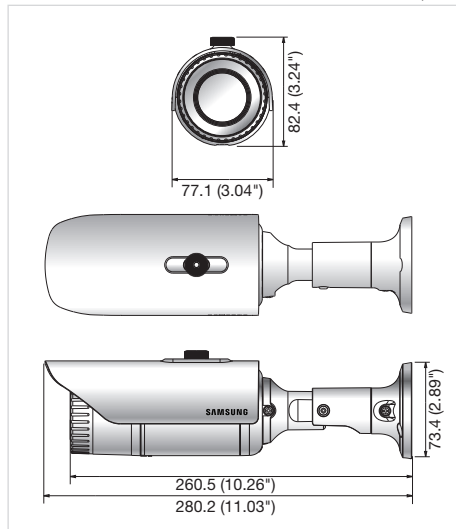

Dimensions

Unit : mm (inch)

The Eco mark represents Samsung Techwin's will to create environment-friendly products, and indicates that the product satisfies the EU RoHS Directive.

Design and specifications are subject to change without notice.

■ DISTRIBUTED BY

SAMSUNG TECHWIN CO., LTD. 701, Sampyeong-dong, Bundang-gu, Seongnam-si, Gyeonggi-do Korea 463-400
Tel : +82-70-7147-8741~8749, 8752~8760 Fax : +82-31-8018-3745 www.samsungsecurity.com www.samsungcctv.com

SAMSUNG TECHWIN EUROPE LTD.
2st floor No5, The Height, Brookland, Weybridge, Surrey, U.K.
KT13 0NY
Tel : +44-1932-82-6700 Fax : +44 1932 82 6701

SAMSUNG TECHWIN