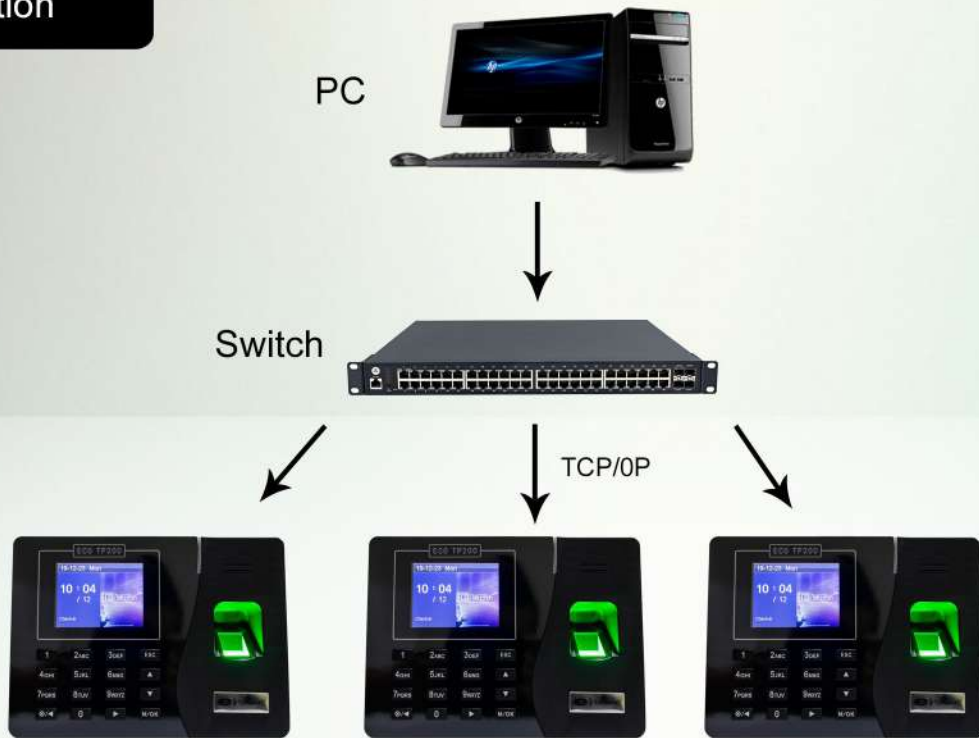

This menu item allows you connect this device with PC to access attendance data, you need set IP Address, Subnetmask, Gatway, DHCP and the communication password first.

**System**

This menu item allows you to set system-related parameters, including the basic parameters, Date/Time, Communication option, Timing State Switching Setting, SMS Setting and so on, to enable the terminal to meet user requirements to the greatest extent in terms of functions and display.

**Dn/Upload**

This menu item allows you to download attendance data and user data, or upload user data.

**Data Mgt.**

This menu item allows you to upload or download user data or attendance data, delete attendance data and all user data, and revoke management rights. Through a USB disk, export user information and attendance data from this device to related software or other fingerprint recognition devices.

**Record**

This menu item allows you to easily query the attendance records saved on the device.

**Sys.info.**

This menu item allows you to check the storage status as well as version information of the device.