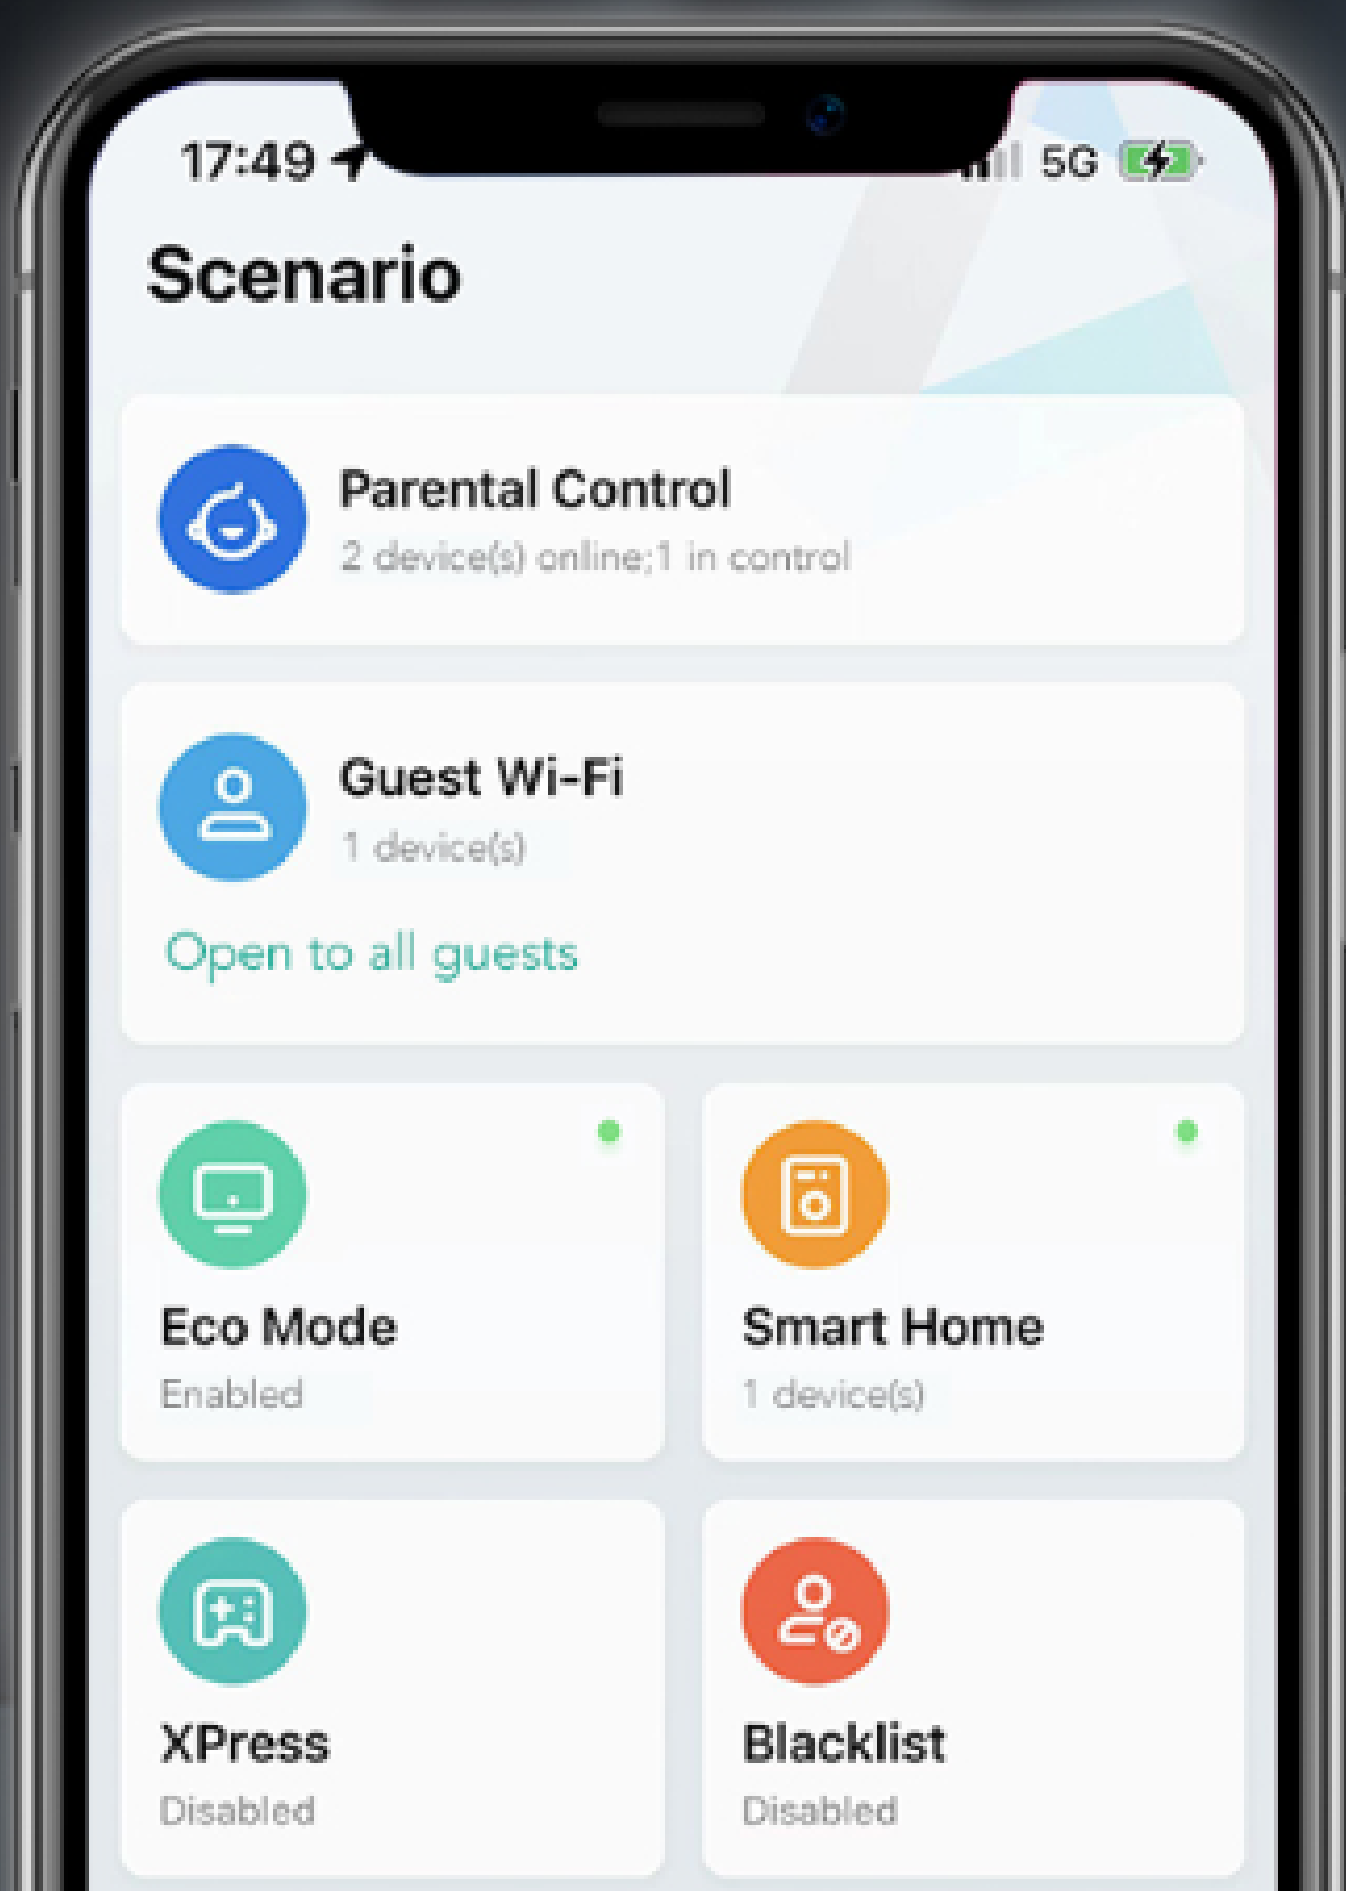

RG-EW1800GX PRO

An Unprecedented Wireless Experience in WiFi 6

All-round upgrade of Wi-Fi performance
Improve the overall network experience for users

5 Gigabit
Ethernet ports

1800M
Dual-band

802.11ax

Enter the Era of Wi-Fi 6 Speed

With a revolutionary combination of OFDMA and 1024QAM, and the latest 802.11ax standard, 1800GX PRO dual-band concurrent transmission rate reaches 1800Mbps, providing **high-speed** internet at all time.

Born For Multi-user

Upgraded **MU-MIMO** version together with **OFDMA** tech provide 2.5X greater capacity to connect more terminals.
New-Gen tech "**BSS colouring**", smart anti-interference from nearby Wi-Fi signals.

*Data from Ruijie lab. Actual results may vary.

Take Control of Your Home Network at Fingertips

Set up your home network in **Reyee Router App** in two minutes. More **Life-time Free** functions are waiting for you to Explore, Experience, Expect.